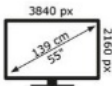

# ENERG

JVC

LT-55VAQ7235

**64** kWh/1000h

ABCDEF **G**

**123** kWh/1000h

50650115

2018/1013